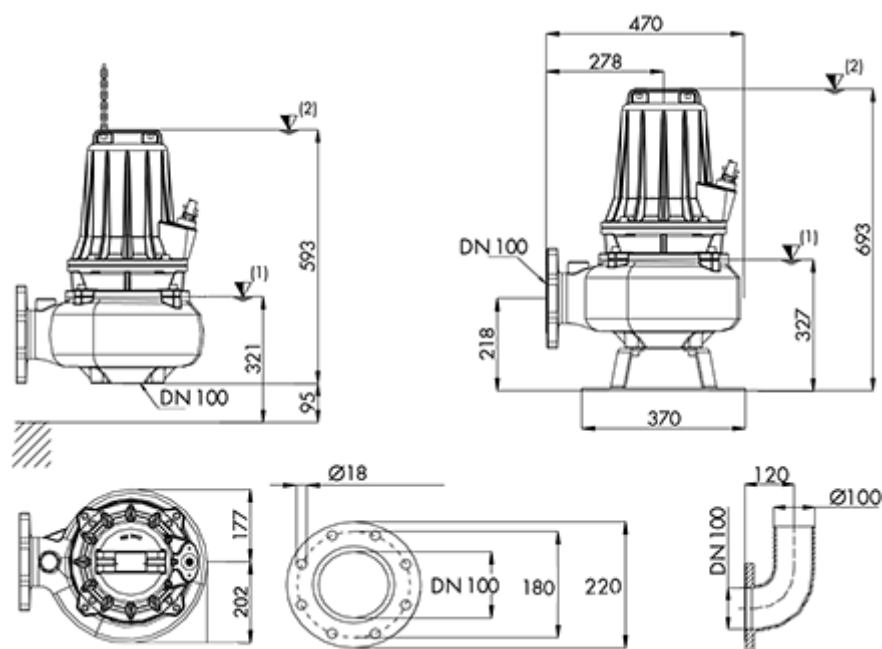

Data Sheet

Article number: 71644040001003

Description: Dreno sewage pump Serie VT 100/4/173 C355
4 3x400V 50HZ discharge DN100

Measures

Version = Type VT 100/4/173 C.355, VT 100/4/173 C.356 & VT 100/4/173 C.358